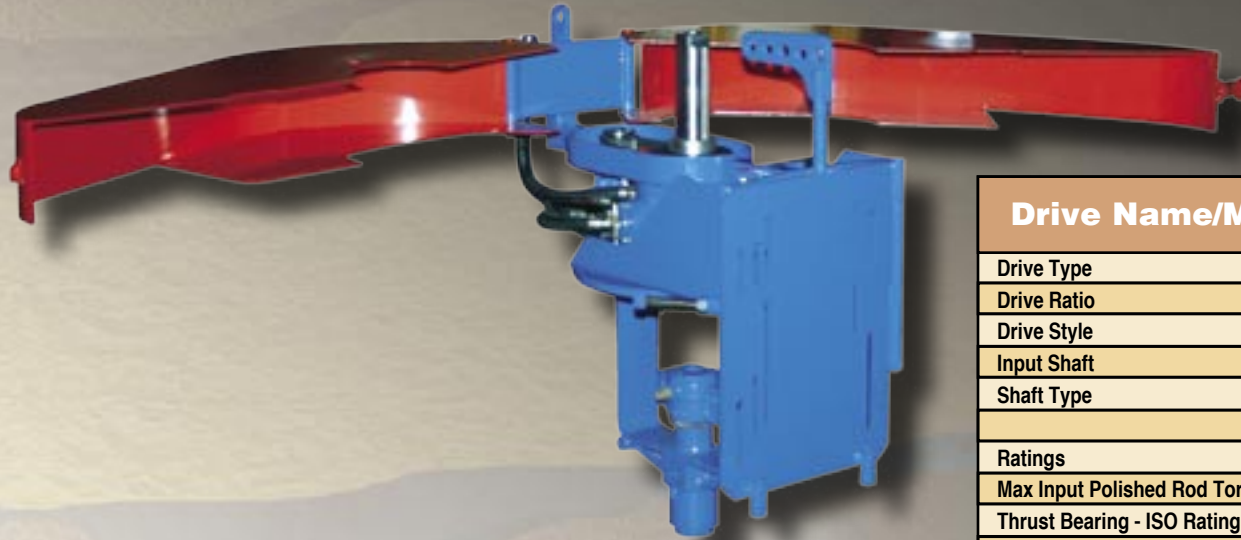

Weatherford®

PROGRESSING CAVITY PUMPING SYSTEMS **AF30 Surface Drives**

Key Features

- The new Weatherford AF30 PC Pumping System surface drive unit is specifically designed for low H.P. applications such as dewatering shallow gas wells. In applications that are less than 30 H.P., the AF30 offers many features and benefits not typically available on other low horsepower driveheads, such as balanced lifting points and hinged belt guards that help lower the installation and maintenance costs.
- A new designed backspin control device; a hydraulic actuated friction pad, has been incorporated internally into the AF30 allowing for safe, controlled backspin automatically, each and every time a shutdown occurs.

AF30 Direct Drive

PROGRESSING CAVITY PUMPING SURFACE DRIVES

Another Production Enhancement Solution from Weatherford

Drive Name/Model	AF30
Drive Type	Direct
Drive Ratio	1:1
Drive Style	Bearing Box
Input Shaft	Vertical
Shaft Type	Hollow Shaft
Ratings	
Max Input Polished Rod Torque (ft-lbs)	1000
Thrust Bearing - ISO Rating (lbs)	100000
Thrust Bearing - Ca90 Tating (lbs)	25900
Max. Polished Ros Speed (rpm)	600
Max. Motor Size (hp)	30
Polished Rod Size (in)	1 1/4"
Max. Suggested Temperature	110°C - Seal
Dimensions & Weights	
Height (in)	44"
Input Shaft Size (in)	2 1/2"
Drive/Frame Weight (lbs) ¹	440
Backspin Control	Internal Hydraulic Friction
API Wellhead Connection	2 7/8" Pin or 3 1/8" 3000 psi Flange
Prime Mover	Electric
Driven Sheave Maximum Diameter (in)	25"
Drive Sheave Maximum Diameter (in)	11"
Drive Sheave Minimum Diameter (in)	4.4"
Drive belt type	V-Belts or Synchronous Belts/Sprockets
Max. Number of Belts	6
Minimum Center Distance (in) ²	15.5"+D