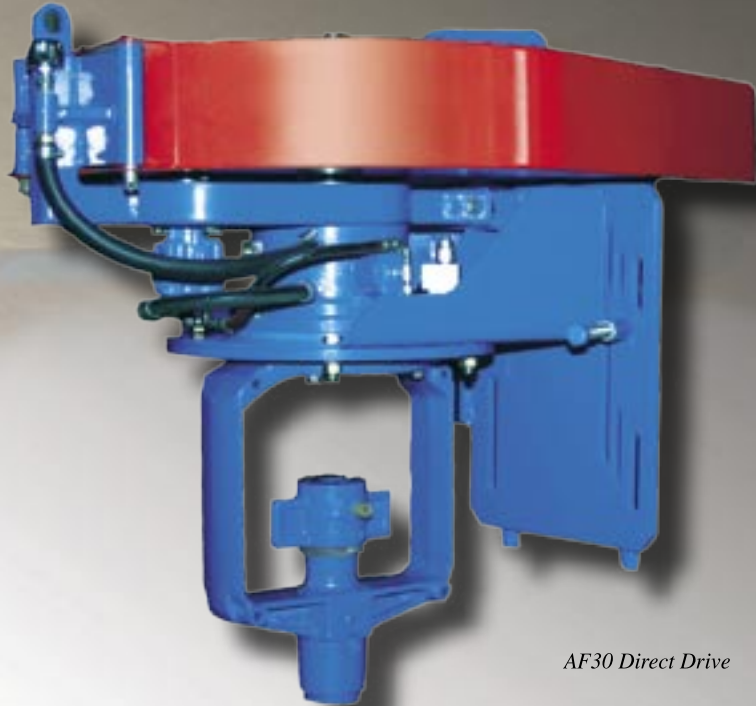

Weatherford®

PROGRESSING CAVITY PUMPING SYSTEMS **AF30 Surface Drives**

Key Features

- The new Weatherford AF30 PC Pumping System surface drive unit is specifically designed for low H.P. applications such as dewatering shallow gas wells. In applications that are less than 30 H.P., the AF30 offers many features and benefits not typically available on other low horsepower driveheads, such as balanced lifting points and hinged belt guards that help lower the installation and maintenance costs.
- A new designed backspin control device; a hydraulic actuated friction pad, has been incorporated internally into the AF30 allowing for safe, controlled backspin automatically, each and every time a shutdown occurs.

AF30 Direct Drive

PROGRESSING CAVITY PUMPING SURFACE DRIVES

Another Production Enhancement Solution from Weatherford

Drive Name/Model	AF30
Drive Type	Direct
Drive Ratio	1:1
Drive Style	Bearing Box
Input Shaft	Vertical
Shaft Type	Hollow Shaft
Ratings	
Max Input Polished Rod Torque (ft-lbs)	1000
Thrust Bearing - ISO Rating (lbs)	100000
Thrust Bearing - Ca90 Tating (lbs)	25900
Max. Polished Ros Speed (rpm)	600
Max. Motor Size (hp)	30
Polished Rod Size (in)	1 1/4"
Max. Suggested Temperature	110°C - Seal
Dimensions & Weights	
Height (in)	44"
Input Shaft Size (in)	2 1/2"
Drive/Frame Weight (lbs) ¹	440
Backspin Control	Internal Hydraulic Friction
API Wellhead Connection	2 7/8" Pin or 3 1/8" 3000 psi Flange
Prime Mover	Electric
Driven Sheave Maximum Diameter (in)	25"
Drive Sheave Maximum Diameter (in)	11"
Drive Sheave Minimum Diameter (in)	4.4"
Drive belt type	V-Belts or Synchronous Belts/Sprockets
Max. Number of Belts	6
Minimum Center Distance (in) ²	15.5"+D