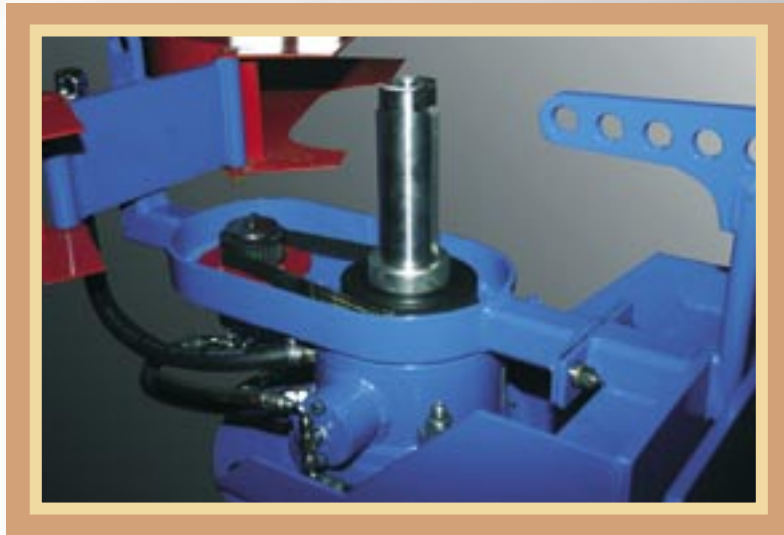

Weatherford®

PROGRESSING CAVITY PUMPING SYSTEMS **AF30 Surface Drives**

Key Features

- The new Weatherford AF30 PC Pumping System surface drive unit is specifically designed for low H.P. applications such as dewatering shallow gas wells. In applications that are less than 30 H.P., the AF30 offers many features and benefits not typically available on other low horsepower driveheads, such as balanced lifting points and hinged belt guards that help lower the installation and maintenance costs.
- A new designed backspin control device; a hydraulic actuated friction pad, has been incorporated internally into the AF30 allowing for safe, controlled backspin automatically, each and every time a shutdown occurs.

AF30 Direct Drive

PROGRESSING CAVITY PUMPING SURFACE DRIVES

Another Production Enhancement Solution from Weatherford

Drive Name/Model	AF30
Drive Type	Direct
Drive Ratio	1:1
Drive Style	Bearing Box
Input Shaft	Vertical
Shaft Type	Hollow Shaft
Ratings	
Max Input Polished Rod Torque (ft-lbs)	1000
Thrust Bearing - ISO Rating (lbs)	100000
Thrust Bearing - Ca90 Tating (lbs)	25900
Max. Polished Ros Speed (rpm)	600
Max. Motor Size (hp)	30
Polished Rod Size (in)	1 1/4"
Max. Suggested Temperature	110°C - Seal
Dimensions & Weights	
Height (in)	44"
Input Shaft Size (in)	2 1/2"
Drive/Frame Weight (lbs) ¹	440
Backspin Control	Internal Hydraulic Friction
API Wellhead Connection	2 7/8" Pin or 3 1/8" 3000 psi Flange
Prime Mover	Electric
Driven Sheave Maximum Diameter (in)	25"
Drive Sheave Maximum Diameter (in)	11"
Drive Sheave Minimum Diameter (in)	4.4"
Drive belt type	V-Belts or Synchronous Belts/Sprockets
Max. Number of Belts	6
Minimum Center Distance (in) ²	15.5"+D