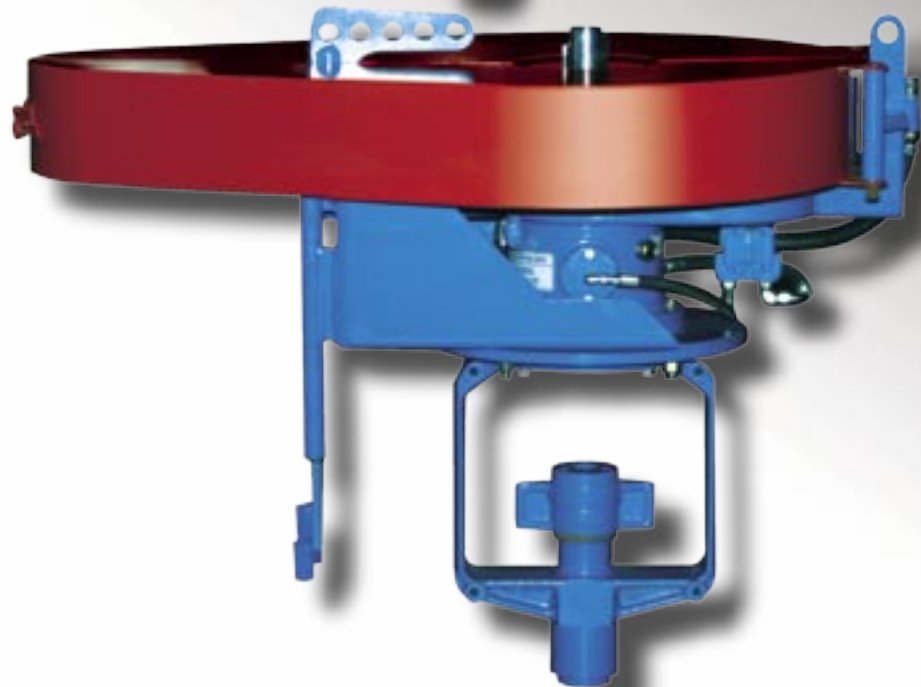

Weatherford®

PROGRESSING CAVITY PUMPING SYSTEMS **AF30 Surface Drives**

Key Features

- The new Weatherford AF30 PC Pumping System surface drive unit is specifically designed for low H.P. applications such as dewatering shallow gas wells. In applications that are less than 30 H.P., the AF30 offers many features and benefits not typically available on other low horsepower driveheads, such as balanced lifting points and hinged belt guards that help lower the installation and maintenance costs.
- A new designed backspin control device; a hydraulic actuated friction pad, has been incorporated internally into the AF30 allowing for safe, controlled backspin automatically, each and every time a shutdown occurs.

AF30 Direct Drive

PROGRESSING CAVITY PUMPING SURFACE DRIVES

Another Production Enhancement Solution from Weatherford

Drive Name/Model	AF30
Drive Type	Direct
Drive Ratio	1:1
Drive Style	Bearing Box
Input Shaft	Vertical
Shaft Type	Hollow Shaft
Ratings	
Max Input Polished Rod Torque (ft-lbs)	1000
Thrust Bearing - ISO Rating (lbs)	100000
Thrust Bearing - Ca90 Tating (lbs)	25900
Max. Polished Ros Speed (rpm)	600
Max. Motor Size (hp)	30
Polished Rod Size (in)	1 1/4"
Max. Suggested Temperature	110°C - Seal
Dimensions & Weights	
Height (in)	44"
Input Shaft Size (in)	2 1/2"
Drive/Frame Weight (lbs) ¹	440
Backspin Control	Internal Hydraulic Friction
API Wellhead Connection	2 7/8" Pin or 3 1/8" 3000 psi Flange
Prime Mover	Electric
Driven Sheave Maximum Diameter (in)	25"
Drive Sheave Maximum Diameter (in)	11"
Drive Sheave Minimum Diameter (in)	4.4"
Drive belt type	V-Belts or Synchronous Belts/Sprockets
Max. Number of Belts	6
Minimum Center Distance (in) ²	15.5"+D